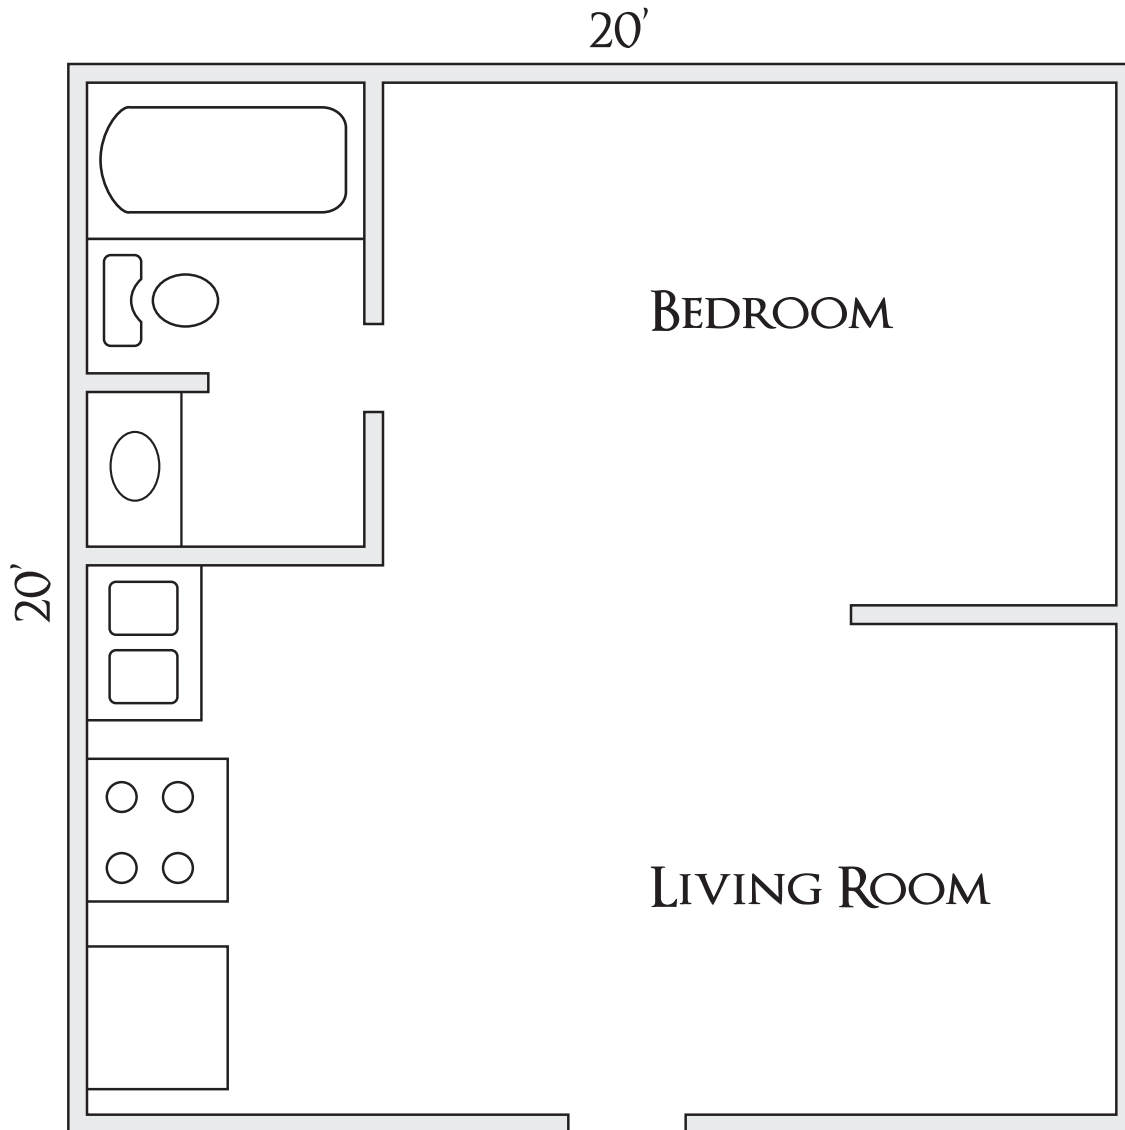

The Violet

STUDIO PLAN 2: 1 /1 BATH - 400 SQ. FT.

UNITS: 105-B, 105-I, 105-N, 105-Q, 107-B, 107-I, 107-N, 107-Q

ALL MEASUREMENTS, DRAWINGS, AND UNIT FLOOR PLANS ARE APPROXIMATE AND MAY VARY FROM UNIT TO UNIT.